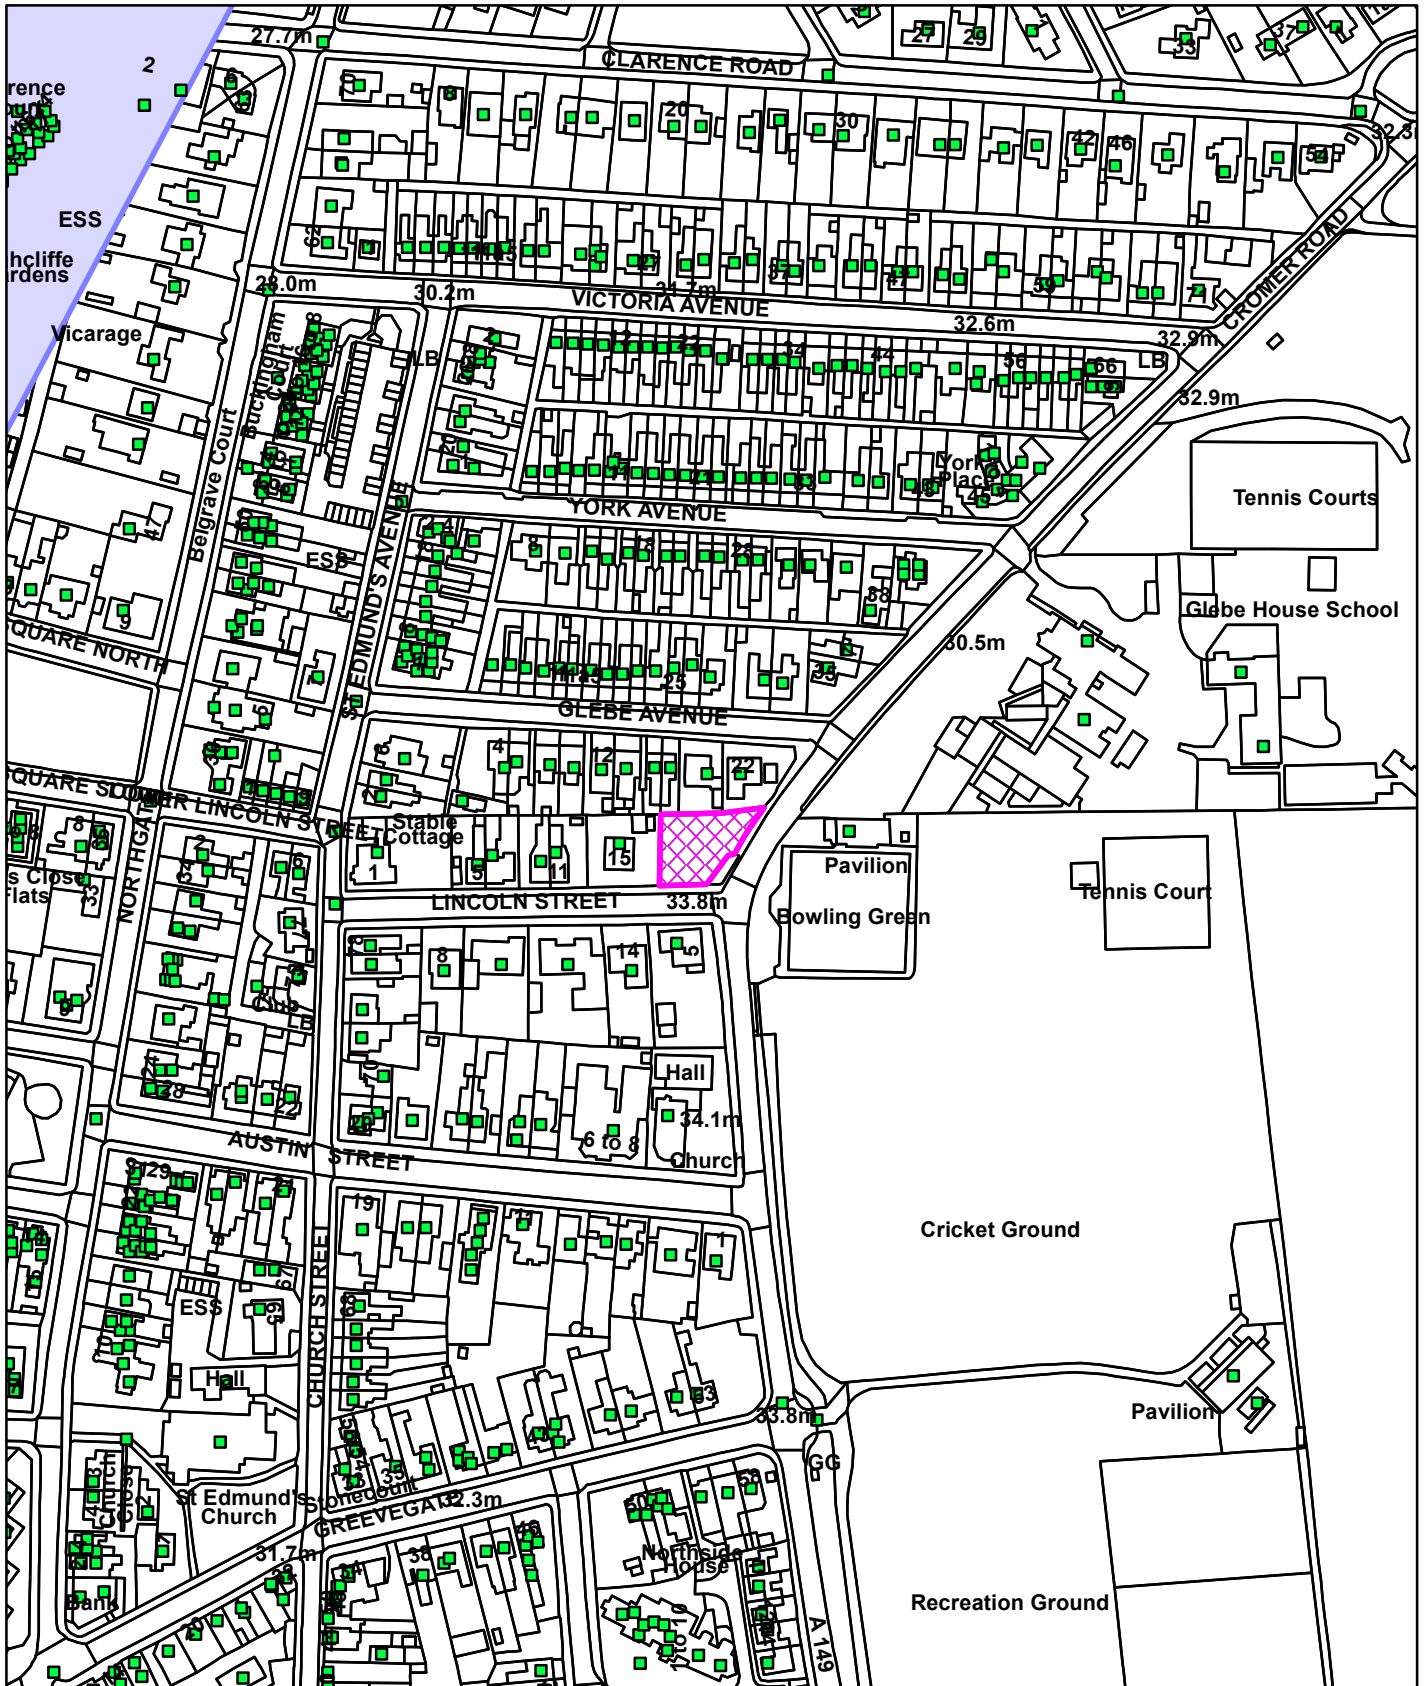

23/00348/F

15 Lincoln Street Hunstanton Norfolk PE36 6AS

© Crown copyright and database rights 2023
Ordnance Survey 100024314

19/09/2023